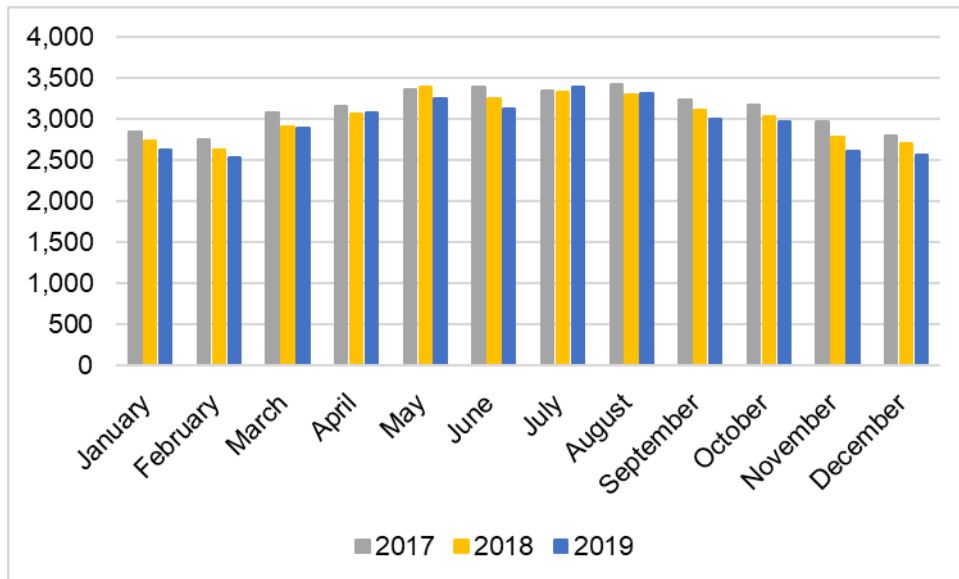

Performance Statistics

Air Traffic Movements 2017 – 2019

2017 - Movements = 37,562
 2018 - Movements = 36,236
 2019 - Movements = 35,382

Passenger Volumes 2017 – 2019

2017 - Passengers = 2,560,377
 2018 - Passengers = 2,510,422
 2019 - Passengers = 2,456,580

Arrivals and Departures over Belfast City and Belfast Lough

	October 19	November 19	December 19
Arrivals over Lough	1,065	609	1,218
Arrivals over City	422	701	65
Departures over Lough	499	756	126
Departures over City	988	555	1,156
Total	2,974	2,621	2,565
Percentage over Lough	53%	52%	52%