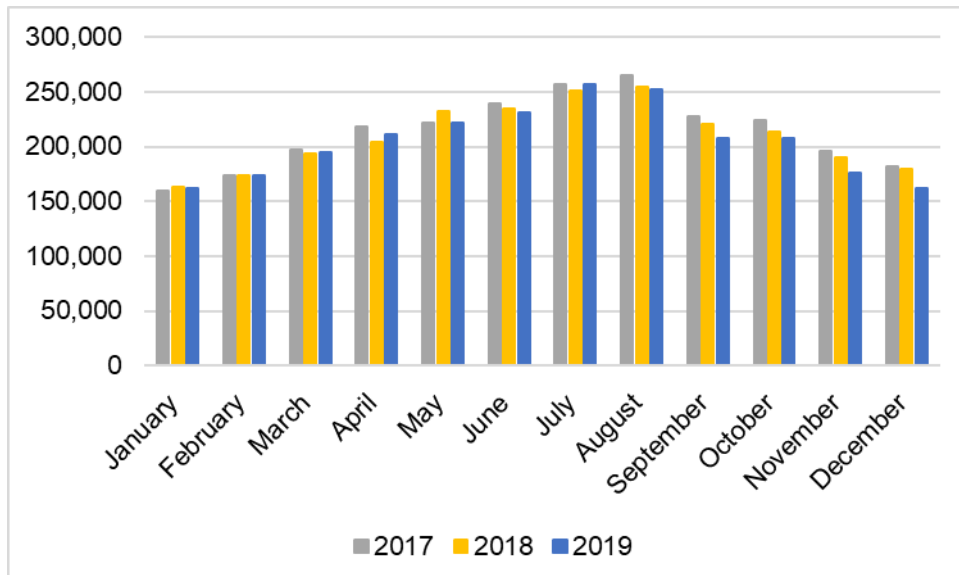

Performance Statistics

Air Traffic Movements 2017 – 2019

2017 - Movements = 37,562
 2018 - Movements = 36,236
 2019 - Movements = 35,382

Passenger Volumes 2017 – 2019

2017 - Passengers = 2,560,377
 2018 - Passengers = 2,510,422
 2019 - Passengers = 2,456,580

Arrivals and Departures over Belfast City and Belfast Lough

	October 19	November 19	December 19
Arrivals over Lough	1,065	609	1,218
Arrivals over City	422	701	65
Departures over Lough	499	756	126
Departures over City	988	555	1,156
Total	2,974	2,621	2,565
Percentage over Lough	53%	52%	52%