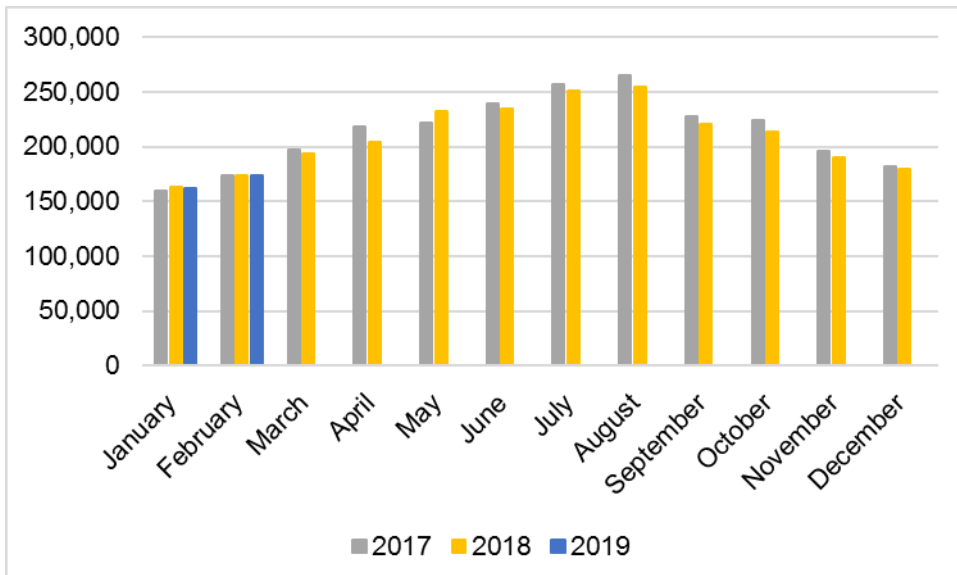

Performance Statistics

Air Traffic Movements 2017 – 2019

2017 - Movements = 37,562
 2018 - Movements = 36,236
 2019 - Movements = 5,159

Passenger Volumes 2017 – 2019

2017 - Passengers = 2,560,377
 2018 - Passengers = 2,510,422
 2019 - Passengers = 335,761

Arrivals and Departures over Belfast City and Belfast Lough

	December 18	January 19	February 19
Arrivals over Lough	1,271	1,091	1,197
Arrivals over City	81	221	73
Departures over Lough	114	257	103
Departures over City	1,238	1,053	1,164
Total	2,704	2,622	2,537
Percentage over Lough	51%	51%	51%

Delayed Aircraft Movements after 2130 hours

Time	December 18		January 19		February 19	
	Arrive	Depart	Arrive	Depart	Arrive	Depart
2131-2200	15	7	26	9	10	4
2201-2230	4	2	2	1	1	1
2231-2300	3	0	0	0	1	0
2301-2359	2	1	0	0	2	1
Total	34		38		20	