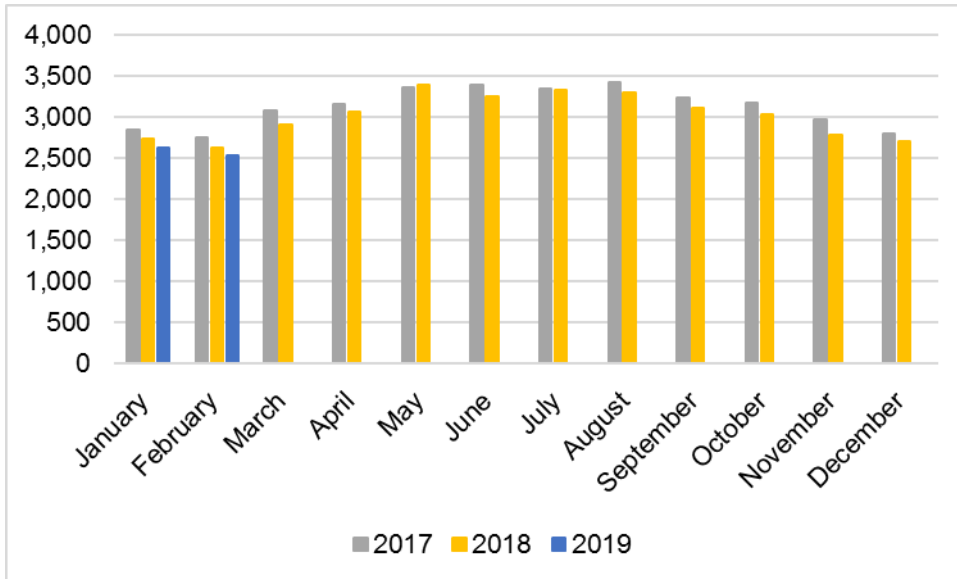

Performance Statistics

Air Traffic Movements 2017 – 2019

2017 - Movements = 37,562
 2018 - Movements = 36,236
 2019 - Movements = 5,159

Passenger Volumes 2017 – 2019

2017 - Passengers = 2,560,377
 2018 - Passengers = 2,510,422
 2019 - Passengers = 335,761

Arrivals and Departures over Belfast City and Belfast Lough

	December 18	January 19	February 19
Arrivals over Lough	1,271	1,091	1,197
Arrivals over City	81	221	73
Departures over Lough	114	257	103
Departures over City	1,238	1,053	1,164
Total	2,704	2,622	2,537
Percentage over Lough	51%	51%	51%

Delayed Aircraft Movements after 2130 hours

Time	December 18		January 19		February 19	
	Arrive	Depart	Arrive	Depart	Arrive	Depart
2131-2200	15	7	26	9	10	4
2201-2230	4	2	2	1	1	1
2231-2300	3	0	0	0	1	0
2301-2359	2	1	0	0	2	1
Total	34		38		20	