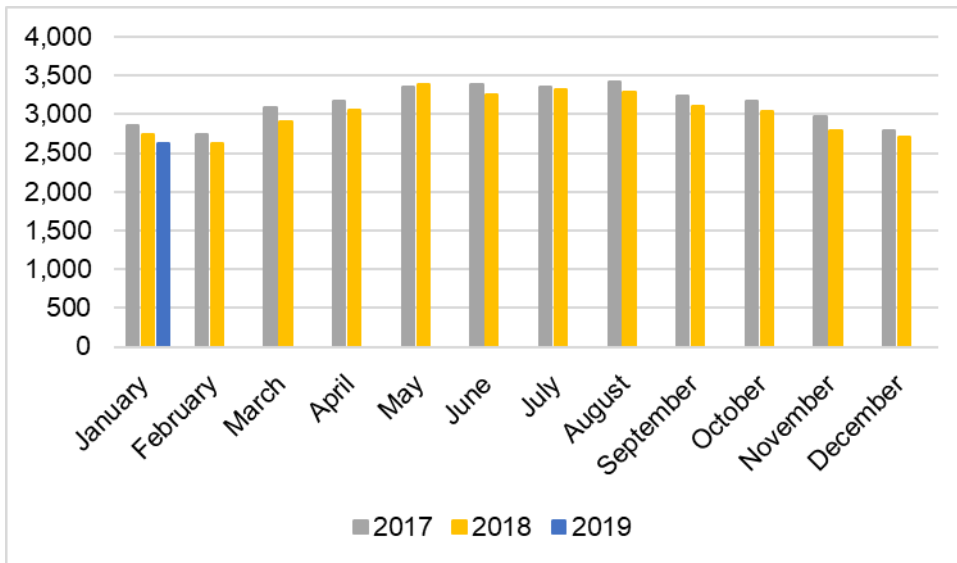

Performance Statistics

Air Traffic Movements 2017 – 2019

2017 - Movements = 37,562
 2018 - Movements = 36,236
 2019 - Movements = 2,622

Passenger Volumes 2017 – 2019

2017 - Passengers = 2,560,377
 2018 - Passengers = 2,510,422
 2019 - Passengers = 161,993

Arrivals and Departures over Belfast City and Belfast Lough

	November 18	December 18	January 2019
Arrivals over Lough	981	1,271	1,091
Arrivals over City	412	81	221
Departures over Lough	434	114	257
Departures over City	959	1,238	1,053
Total	2,786	2,704	2,622
Percentage over Lough	51%	51%	51%

Delayed Aircraft Movements after 2130 hours

Time	November 18		December 18		January 2019	
	Arrive	Depart	Arrive	Depart	Arrive	Depart
2131-2200	14	11	15	7	26	9
2201-2230	10	2	4	2	2	1
2231-2300	10	1	3	0	0	0
2301-2359	0	0	2	1	0	0
Total	48		34		38	