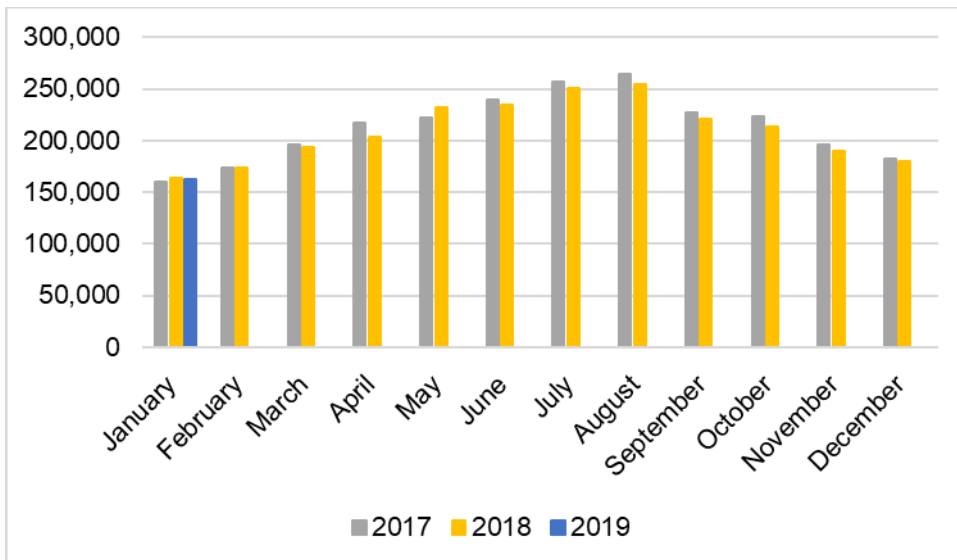

Performance Statistics

Air Traffic Movements 2017 – 2019

2017 - Movements = 37,562
 2018 - Movements = 36,236
 2019 - Movements = 2,622

Passenger Volumes 2017 – 2019

2017 - Passengers = 2,560,377
 2018 - Passengers = 2,510,422
 2019 - Passengers = 161,993

Arrivals and Departures over Belfast City and Belfast Lough

	November 18	December 18	January 2019
Arrivals over Lough	981	1,271	1,091
Arrivals over City	412	81	221
Departures over Lough	434	114	257
Departures over City	959	1,238	1,053
Total	2,786	2,704	2,622
Percentage over Lough	51%	51%	51%

Delayed Aircraft Movements after 2130 hours

Time	November 18		December 18		January 2019	
	Arrive	Depart	Arrive	Depart	Arrive	Depart
2131-2200	14	11	15	7	26	9
2201-2230	10	2	4	2	2	1
2231-2300	10	1	3	0	0	0
2301-2359	0	0	2	1	0	0
Total	48		34		38	