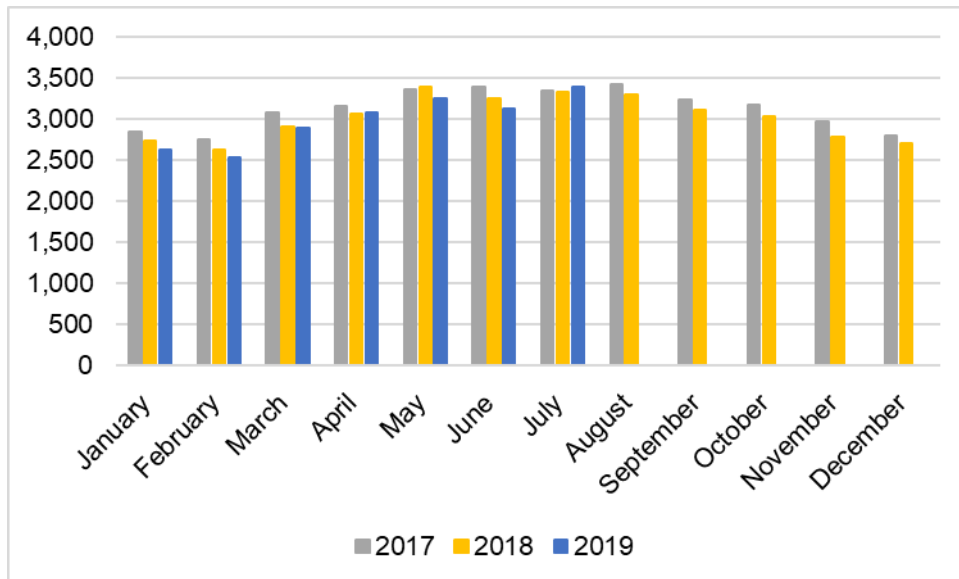

Performance Statistics

Air Traffic Movements 2017 – 2019

2017 - Movements = 37,562
 2018 - Movements = 36,236
 2019 - Movements = 20,906

Passenger Volumes 2017 – 2019

2017 - Passengers = 2,560,377
 2018 - Passengers = 2,510,422
 2019 - Passengers = 1,450,809

Arrivals and Departures over Belfast City and Belfast Lough

	May 19	June 19	July 19
Arrivals over Lough	807	867	1,217
Arrivals over City	817	698	485
Departures over Lough	848	744	549
Departures over City	777	824	1,146
Total	3,249	3,133	3,397
Percentage over Lough	51%	51%	52%