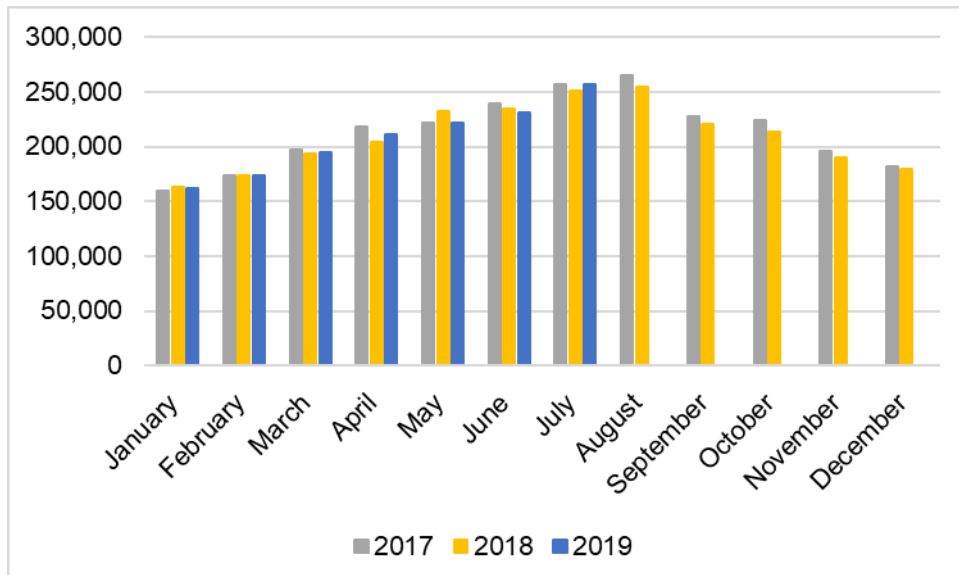

Performance Statistics

Air Traffic Movements 2017 – 2019

2017 - Movements = 37,562
 2018 - Movements = 36,236
 2019 - Movements = 20,906

Passenger Volumes 2017 – 2019

2017 - Passengers = 2,560,377
 2018 - Passengers = 2,510,422
 2019 - Passengers = 1,450,809

Arrivals and Departures over Belfast City and Belfast Lough

	May 19	June 19	July 19
Arrivals over Lough	807	867	1,217
Arrivals over City	817	698	485
Departures over Lough	848	744	549
Departures over City	777	824	1,146
Total	3,249	3,133	3,397
Percentage over Lough	51%	51%	52%