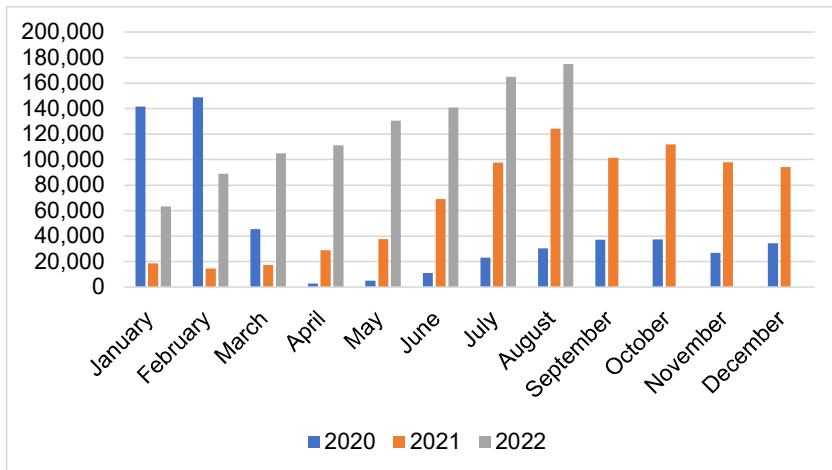

Performance Statistics

Air Traffic Movements 2020 – 2022

■ 2020 - Movements = 10,465
■ 2021 - Movements = 12,849
■ 2022 - Movements = 14,618

Passenger Volumes 2020-2022

■ 2020 - Passengers = 543,427
■ 2021 - Passengers = 813,426
■ 2022 - Passengers = 979,527

Arrivals and Departures over Belfast City and Belfast Lough

	Jun-22	Jul-22	Aug-22
Arrivals over Lough	760	852	884
Arrivals over City	325	542	573
Departures over Lough	382	585	660
Departures over City	701	808	797
Total	2,168	2,787	2,914
Percentage over Lough	53%	52%	53%