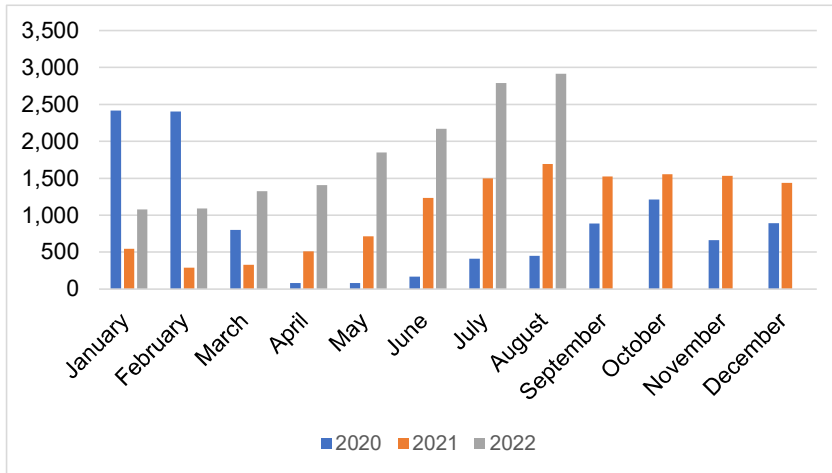

Performance Statistics

Air Traffic Movements 2020 – 2022

■ 2020 - Movements = 10,465
■ 2021 - Movements = 12,849
■ 2022 - Movements = 14,618

Passenger Volumes 2020-2022

■ 2020 - Passengers = 543,427
■ 2021 - Passengers = 813,426
■ 2022 - Passengers = 979,527

Arrivals and Departures over Belfast City and Belfast Lough

	Jun-22	Jul-22	Aug-22
Arrivals over Lough	760	852	884
Arrivals over City	325	542	573
Departures over Lough	382	585	660
Departures over City	701	808	797
Total	2,168	2,787	2,914
Percentage over Lough	53%	52%	53%