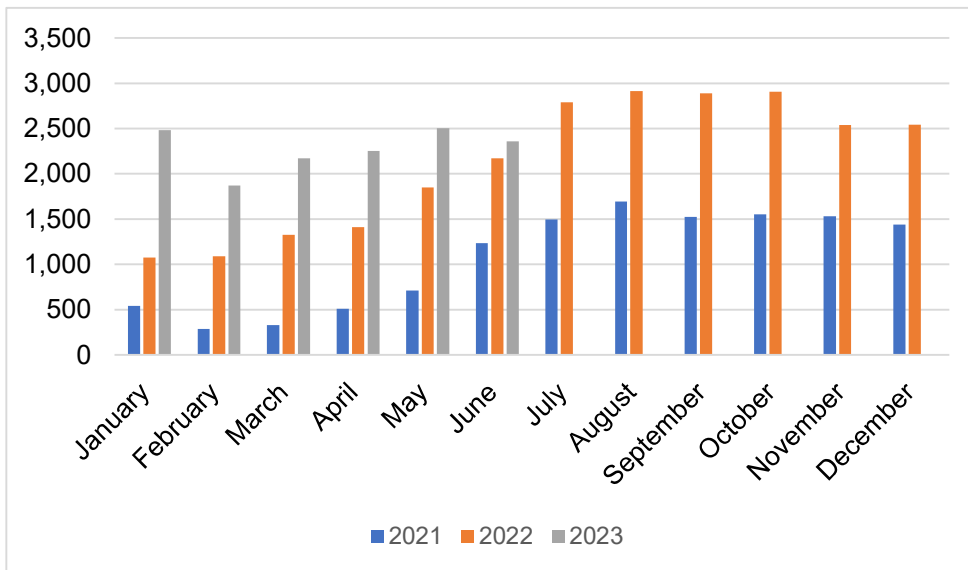

Performance Statistics

Air Traffic Movements 2021 – 2023

■ 2021 - Movements = 12,849
■ 2022 - Movements = 25,489
■ 2023 - Movements = 13,635

Passenger Volumes 2021-2023

■ 2021 - Passengers = 813,426
■ 2022 - Passengers = 1,656,450
■ 2023 - Passengers = 967,232

Arrivals and Departures over Belfast City and Belfast Lough

	Apr-23	May-23	Jun-23
Arrivals over Lough	759	578	577
Arrivals over City	427	673	666
Departures over Lough	497	703	707
Departures over City	690	549	535
Total	2,373	2,503	2,485
Percentage over Lough	53%	51%	52%