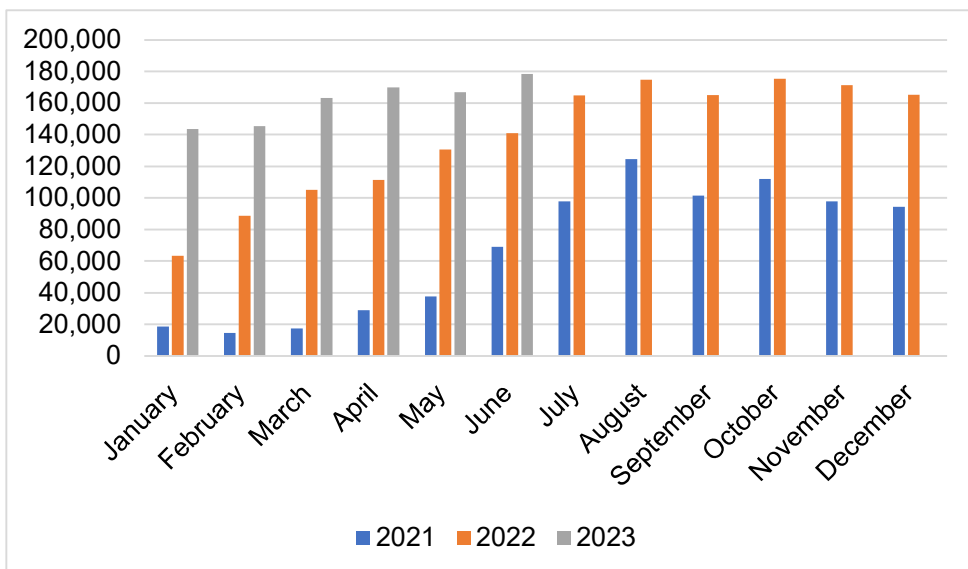

Performance Statistics

Air Traffic Movements 2021 – 2023

■ 2021 - Movements = 12,849
■ 2022 - Movements = 25,489
■ 2023 - Movements = 13,635

Passenger Volumes 2021-2023

■ 2021 - Passengers = 813,426
■ 2022 - Passengers = 1,656,450
■ 2023 - Passengers = 967,232

Arrivals and Departures over Belfast City and Belfast Lough

	Apr-23	May-23	Jun-23
Arrivals over Lough	759	578	577
Arrivals over City	427	673	666
Departures over Lough	497	703	707
Departures over City	690	549	535
Total	2,373	2,503	2,485
Percentage over Lough	53%	51%	52%