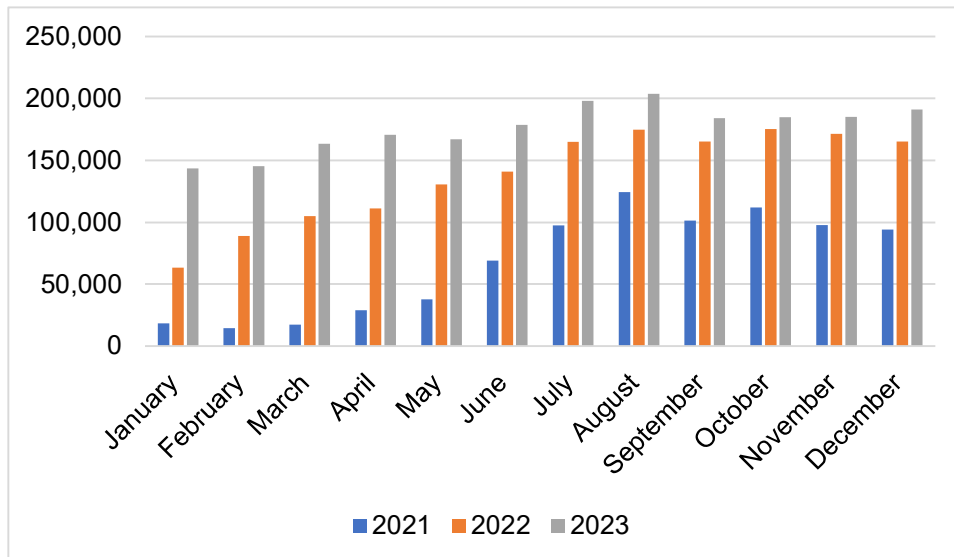

Performance Statistics

Air Traffic Movements 2021 – 2023

■ 2021 - Movements = 12,849
■ 2022 - Movements = 25,489
■ 2023 - Movements = 28,871

Passenger Volumes 2021-2023

■ 2021 - Passengers = 813,426
■ 2022 - Passengers = 1,656,450
■ 2023 - Passengers = 2,115,120

Arrivals and Departures over Belfast City and Belfast Lough

	Oct-23	Nov-23	Dec-23
Arrivals over Lough	819	941	1044
Arrivals over City	493	295	221
Departures over Lough	541	337	235
Departures over City	770	901	1029
Total	2,623	2,474	2,529
Total flights over Lough	1,360	1,278	1,279
Percentage over Lough	52%	52%	51%