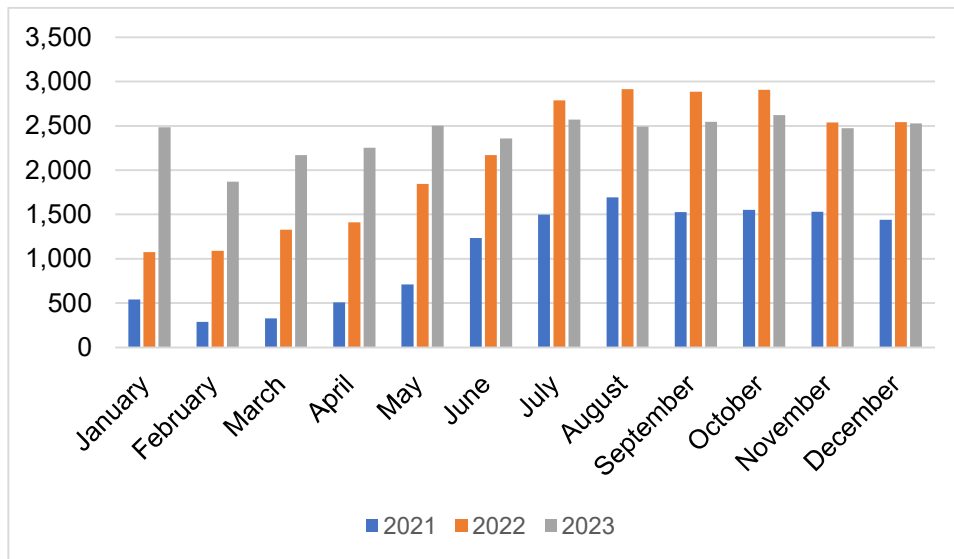

Performance Statistics

Air Traffic Movements 2021 – 2023

■ 2021 - Movements = 12,849
■ 2022 - Movements = 25,489
■ 2023 - Movements = 28,871

Passenger Volumes 2021-2023

■ 2021 - Passengers = 813,426
■ 2022 - Passengers = 1,656,450
■ 2023 - Passengers = 2,115,120

Arrivals and Departures over Belfast City and Belfast Lough

	Oct-23	Nov-23	Dec-23
Arrivals over Lough	819	941	1044
Arrivals over City	493	295	221
Departures over Lough	541	337	235
Departures over City	770	901	1029
Total	2,623	2,474	2,529
Total flights over Lough	1,360	1,278	1,279
Percentage over Lough	52%	52%	51%