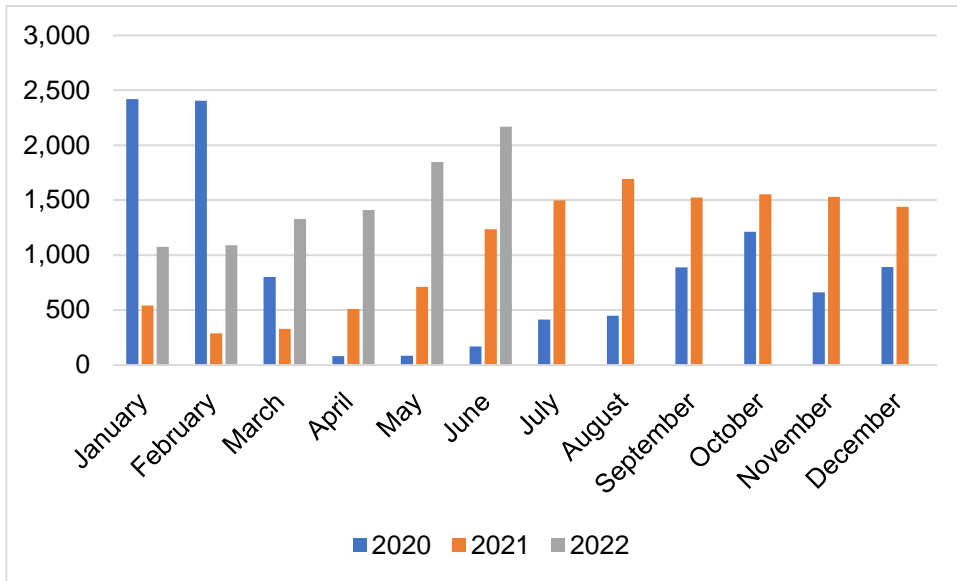

Performance Statistics

Air Traffic Movements 2020 – 2022

■ 2020 - Movements = 10,465
■ 2021 - Movements = 12,849
■ 2022 - Movements = 8,917

Passenger Volumes 2020 – 2022

■ 2020 - Passengers = 543,427
■ 2021 - Passengers = 813,426
■ 2022 - Passengers = 639,797

Arrivals and Departures over Belfast City and Belfast Lough

	Apr-22	May-22	Jun-22
Arrivals over Lough	397	681	760
Arrivals over City	307	243	325
Departures over Lough	316	270	382
Departures over City	390	652	701
Total	1,410	1,846	2,168
Percentage over Lough	51%	52%	53%