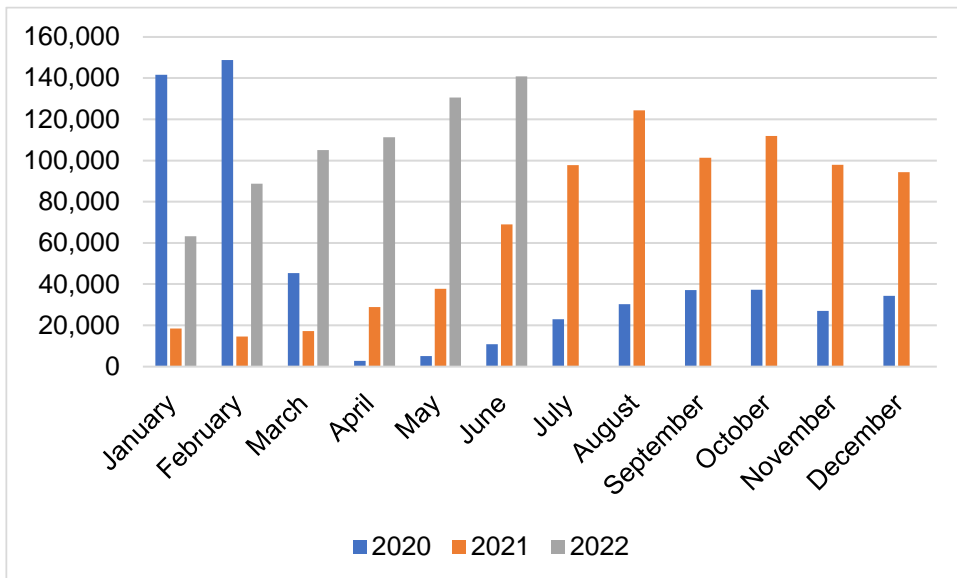

Performance Statistics

Air Traffic Movements 2020 – 2022

■ 2020 - Movements = 10,465
■ 2021 - Movements = 12,849
■ 2022 - Movements = 8,917

Passenger Volumes 2020 – 2022

■ 2020 - Passengers = 543,427
■ 2021 - Passengers = 813,426
■ 2022 - Passengers = 639,797

Arrivals and Departures over Belfast City and Belfast Lough

	Apr-22	May-22	Jun-22
Arrivals over Lough	397	681	760
Arrivals over City	307	243	325
Departures over Lough	316	270	382
Departures over City	390	652	701
Total	1,410	1,846	2,168
Percentage over Lough	51%	52%	53%