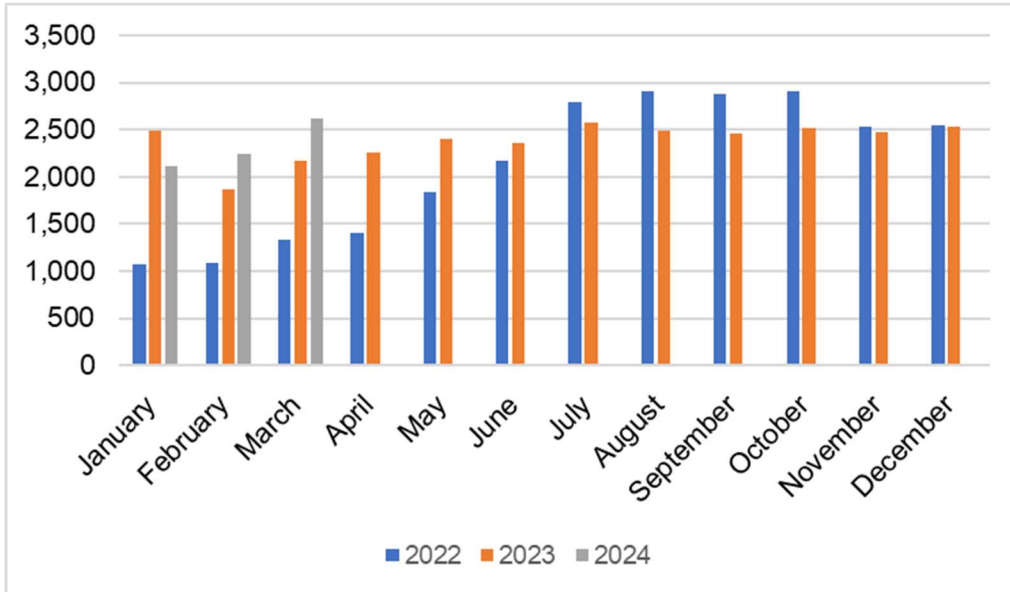

Performance Statistics

Air Traffic Movements 2022 – 2024

■ 2022 - Movements = 25,489
■ 2023 - Movements = 28,871
■ 2024 - Movements = 6,980

Passenger Volumes 2022-2024

■ 2022 - Passengers = 1,656,450
■ 2023 - Passengers = 2,115,120
■ 2024 - Passengers = 535,866

Arrivals and Departures over Belfast City and Belfast Lough

	Jan-24	Feb-24	Mar-24
Arrivals over Lough	744	912	763
Arrivals over City	312	211	545
Departures over Lough	324	234	581
Departures over City	736	888	730
Total	2,116	2,245	2,619
Total flights over Lough	1,068	1,146	1,344
Percentage over Lough	50%	51%	51%