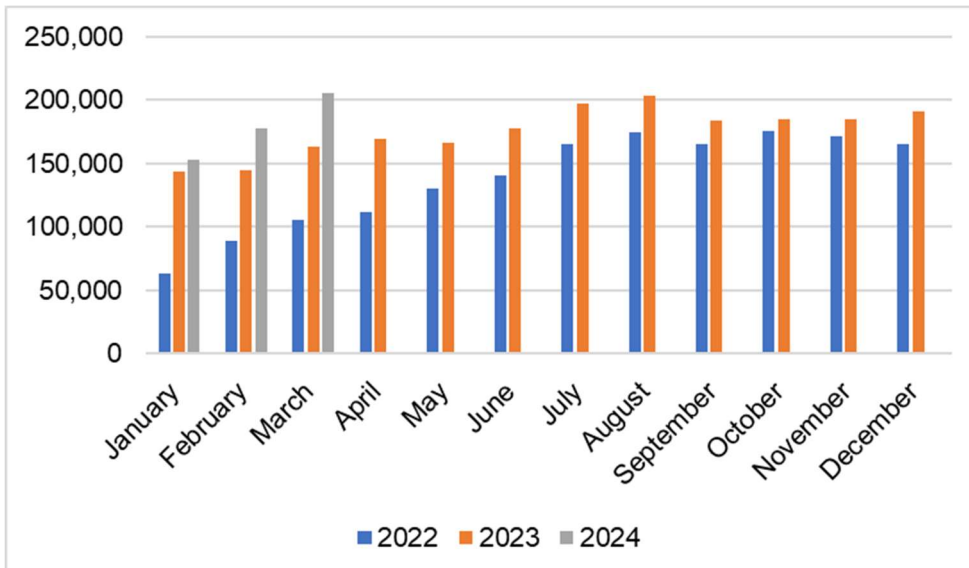

Performance Statistics

Air Traffic Movements 2022 – 2024

■ 2022 - Movements = 25,489
■ 2023 - Movements = 28,871
■ 2024 - Movements = 6,980

Passenger Volumes 2022-2024

■ 2022 - Passengers = 1,656,450
■ 2023 - Passengers = 2,115,120
■ 2024 - Passengers = 535,866

Arrivals and Departures over Belfast City and Belfast Lough

	Jan-24	Feb-24	Mar-24
Arrivals over Lough	744	912	763
Arrivals over City	312	211	545
Departures over Lough	324	234	581
Departures over City	736	888	730
Total	2,116	2,245	2,619
Total flights over Lough	1,068	1,146	1,344
Percentage over Lough	50%	51%	51%