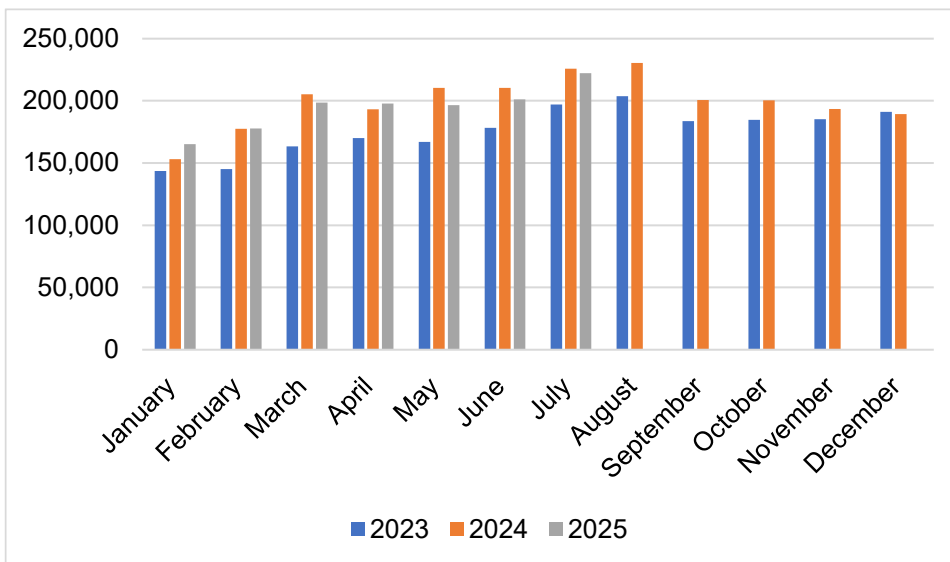

## Performance Statistics

### Air Traffic Movements 2023 – 2025

■ 2023 - Movements = 28,579  
■ 2024 - Movements = 30,369  
■ 2025 - Movements = 16,872

### Passenger Volumes 2023-2025

■ 2023 - Passengers = 2,115,120  
■ 2024 - Passengers = 2,389,355  
■ 2025 - Passengers = 1,359,129