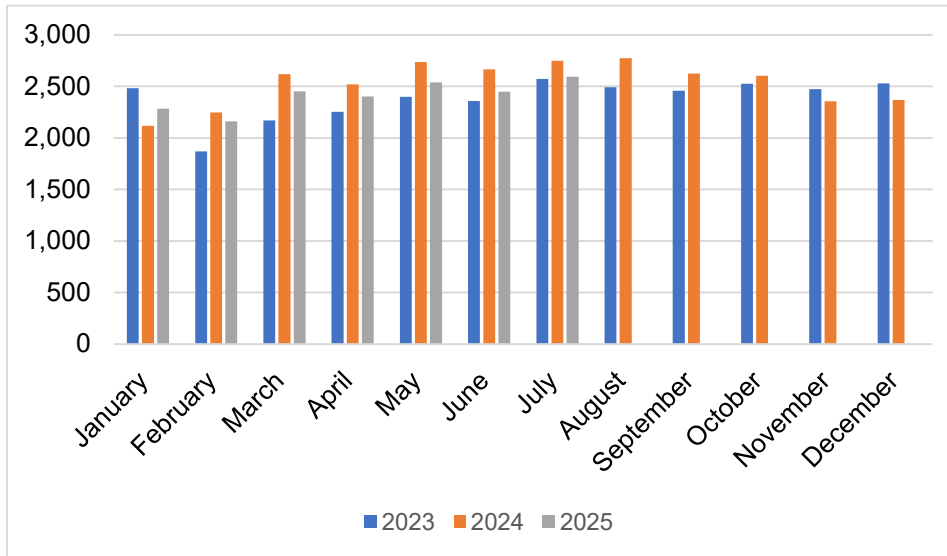

## Performance Statistics

### Air Traffic Movements 2023 – 2025

■ 2023 - Movements = 28,579  
■ 2024 - Movements = 30,369  
■ 2025 - Movements = 16,872

### Passenger Volumes 2023-2025

■ 2023 - Passengers = 2,115,120  
■ 2024 - Passengers = 2,389,355  
■ 2025 - Passengers = 1,359,129