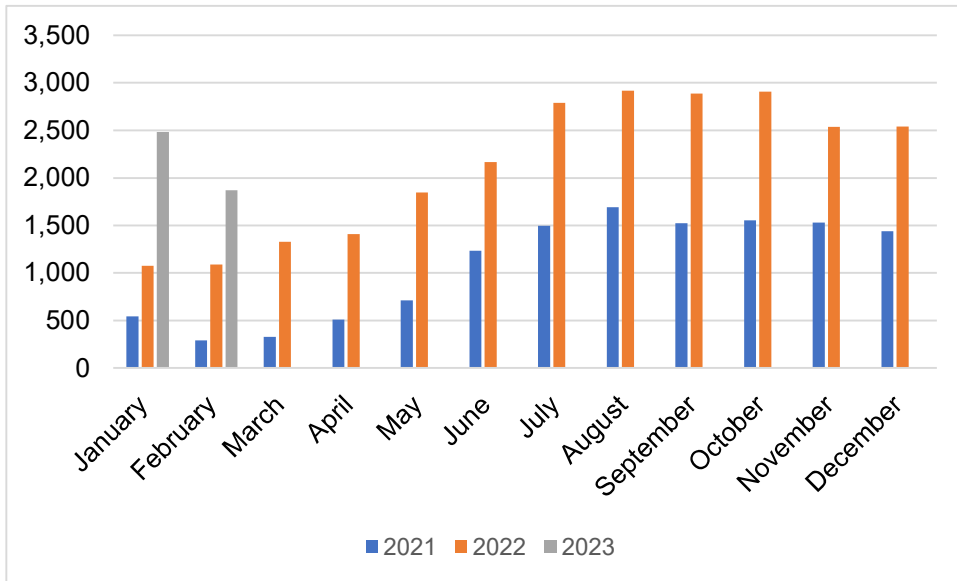

## Performance Statistics

### Air Traffic Movements 2021 – 2023

■ 2021 - Movements = 12,849  
■ 2022 - Movements = 25,489  
■ 2023 - Movements = 4,353

### Passenger Volumes 2021-2023

■ 2021 - Passengers = 813,426  
■ 2022 - Passengers = 1,656,450  
■ 2023 - Passengers = 304,497