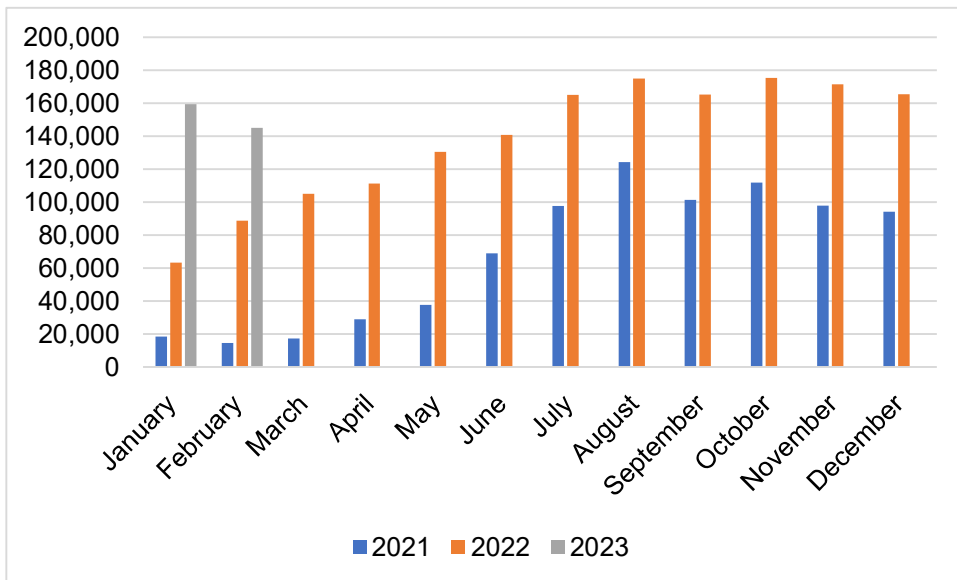

## Performance Statistics

### Air Traffic Movements 2021 – 2023

■ 2021 - Movements = 12,849  
■ 2022 - Movements = 25,489  
■ 2023 - Movements = 4,353

### Passenger Volumes 2021-2023

■ 2021 - Passengers = 813,426  
■ 2022 - Passengers = 1,656,450  
■ 2023 - Passengers = 304,497