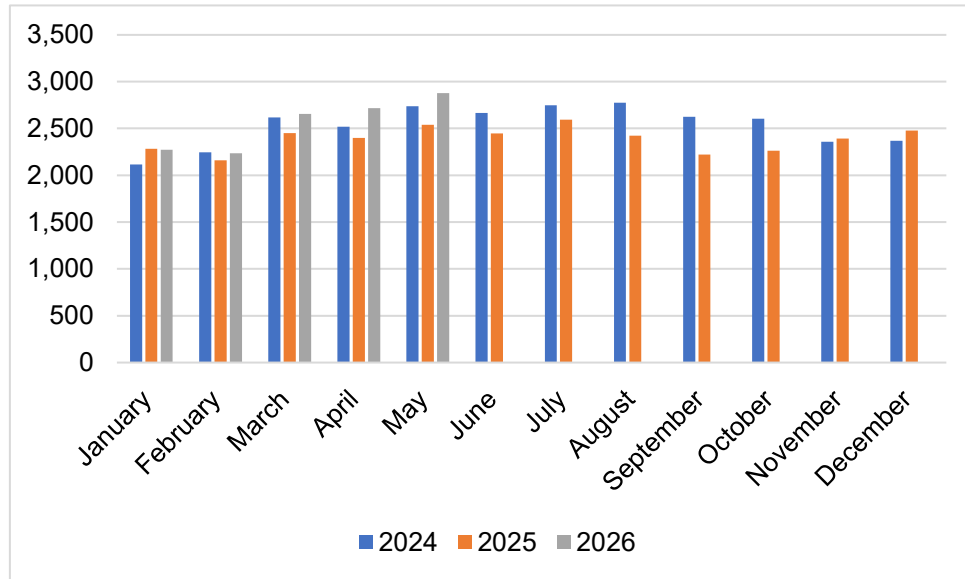

Performance Statistics

Air Traffic Movements 2024 – 2026

■ 2024 - Movements = 30,369
■ 2025 - Movements = 28,643
■ 2026 - Movements = 12,754

Passenger Volumes 2024-2026

■ 2024 - Passengers = 2,389,355
■ 2025 - Passengers = 2,362,275
■ 2026 - Passengers = 1,004,097

Arrivals and Departures over Belfast City and Belfast Lough

	Mar-26	Apr-26	May-26
Arrivals over Lough	1145	863	818
Arrivals over City	181	496	621
Departures over Lough	182	529	633
Departures over City	1146	830	804
Total	2,654	2,718	2,876
Total flights over Lough	1,327	1,392	1,451
Percentage over Lough	50%	51%	50%

Delayed Aircraft Movement after 2130 hours

Time	Mar-26		Apr-26		May-26	
	Arrive	Depart	Arrive	Depart	Arrive	Depart
2131-2145	5	1	4	1	5	3
2146-2200	5	2	6	1	4	1
2201-2215	5	1	2	0	4	1
2216-2230	3	0	3	0	4	0
2231-2245	4	0	2	0	4	0
2246-2300	1	0	1	0	1	0
2301-2315	1	0	2	0	1	0
2316-2330	1	0	3	0	1	0
2331-2345	1	0	1	0	0	0
2346-2359	0	0	0	0	0	0
Total	26	4	24	2	24	5
	30		26		29	