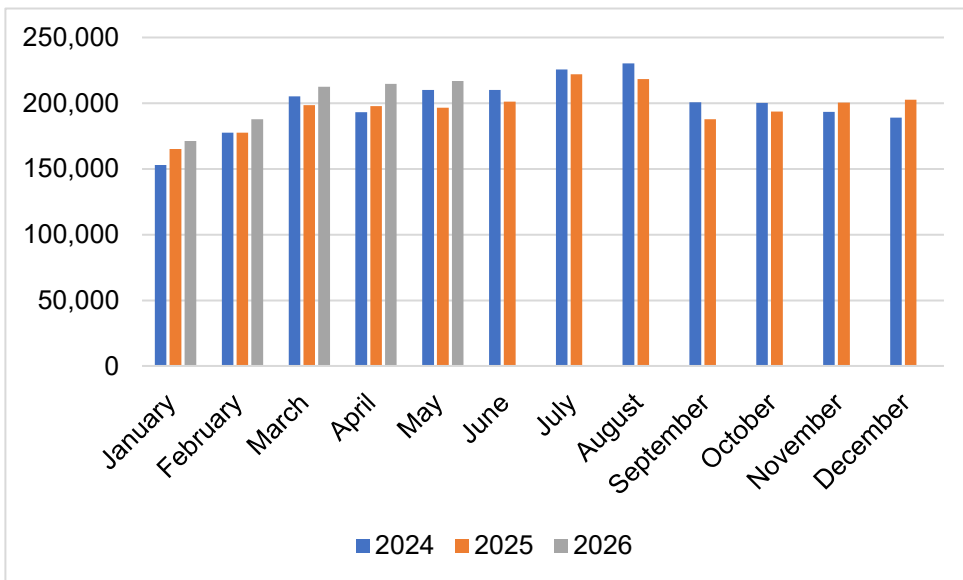

Performance Statistics

Air Traffic Movements 2024 – 2026

■ 2024 - Movements = 30,369
■ 2025 - Movements = 28,643
■ 2026 - Movements = 12,754

Passenger Volumes 2024-2026

■ 2024 - Passengers = 2,389,355
■ 2025 - Passengers = 2,362,275
■ 2026 - Passengers = 1,004,097

Arrivals and Departures over Belfast City and Belfast Lough

	Mar-26	Apr-26	May-26
Arrivals over Lough	1145	863	818
Arrivals over City	181	496	621
Departures over Lough	182	529	633
Departures over City	1146	830	804
Total	2,654	2,718	2,876
Total flights over Lough	1,327	1,392	1,451
Percentage over Lough	50%	51%	50%