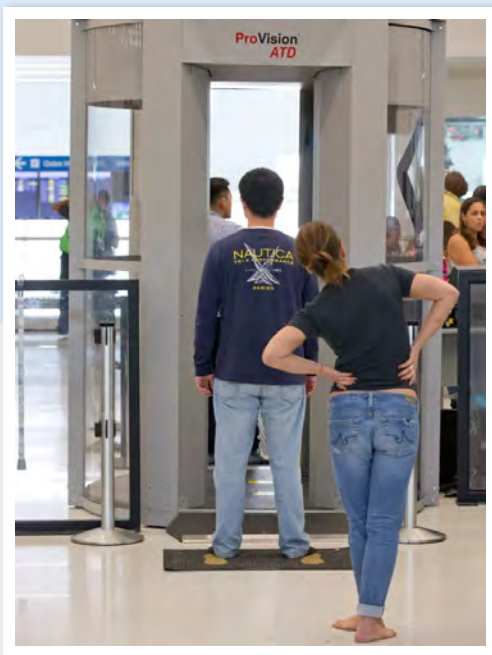

THE AIRPORT:  
STEP BY STEP!

AUTISM  
IN THE AIR  
TRY BEFORE YOU FLY!

THIS IS THE ENTRANCE  
TO THE AIRPORT!

WE WILL THEN GO INSIDE  
TO MEET THE GROUP..

STAFF WILL GIVE  
ME A LANYARD!

& I WILL WEAR MY  
LANYARD AROUND  
MY NECK

THEN WE  
WALK THROUGH  
THE SCANNER!

AT AIRPORT SECURITY  
WE PUT OUR BAGS  
THROUGH THE SCANNERS..

WE'LL HAVE A  
WALK THROUGH  
THE SHOPS!

AND THEN WE  
WAIT IN THE  
DEPARTURE  
LOUNGE..

WE WILL THEN BE TOLD WHEN  
IT IS TIME TO WALK TO THE PLANE..