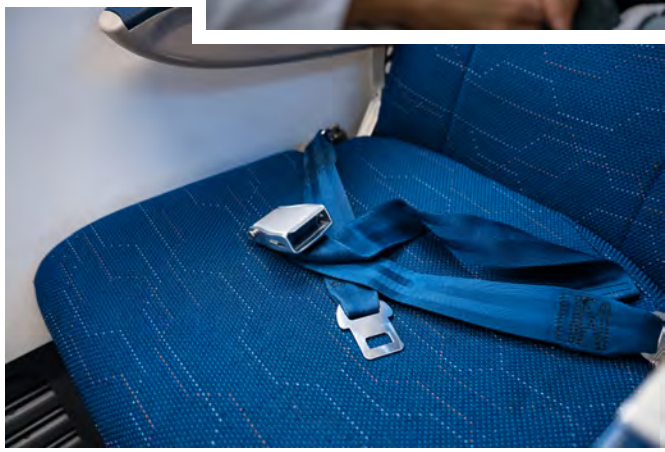

WE WILL THEN
TAKE OUR SEATS..

AND PUT OUR
SEAT BELTS ON!

WHEN WE ARE
READY - WE WILL
START TO GET OFF
THE PLANE!