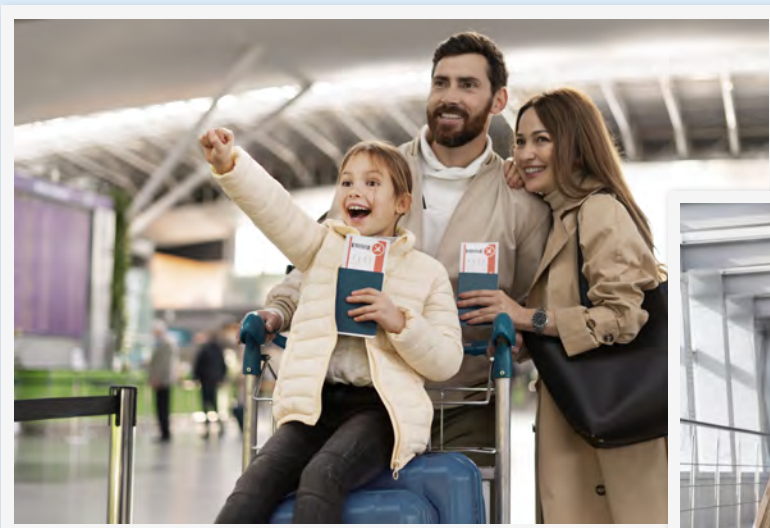

THE AIRPORT:  
STEP BY STEP!

AUTISM  
IN THE AIR  
TRY BEFORE YOU FLY!

THIS IS THE ENTRANCE  
TO THE AIRPORT!

WE WILL THEN GO INSIDE  
TO MEET THE GROUP..

STAFF WILL GIVE  
ME A LANYARD!

& I WILL WEAR MY  
LANYARD AROUND  
MY NECK

THEN WE  
WALK THROUGH  
THE SCANNER!

AT AIRPORT SECURITY  
WE PUT OUR BAGS  
THROUGH THE SCANNERS..

WE'LL HAVE A  
WALK THROUGH  
THE SHOPS!

AND THEN WE  
WAIT IN THE  
DEPARTURE  
LOUNGE..

WE WILL THEN BE TOLD WHEN  
IT IS TIME TO WALK TO THE PLANE..